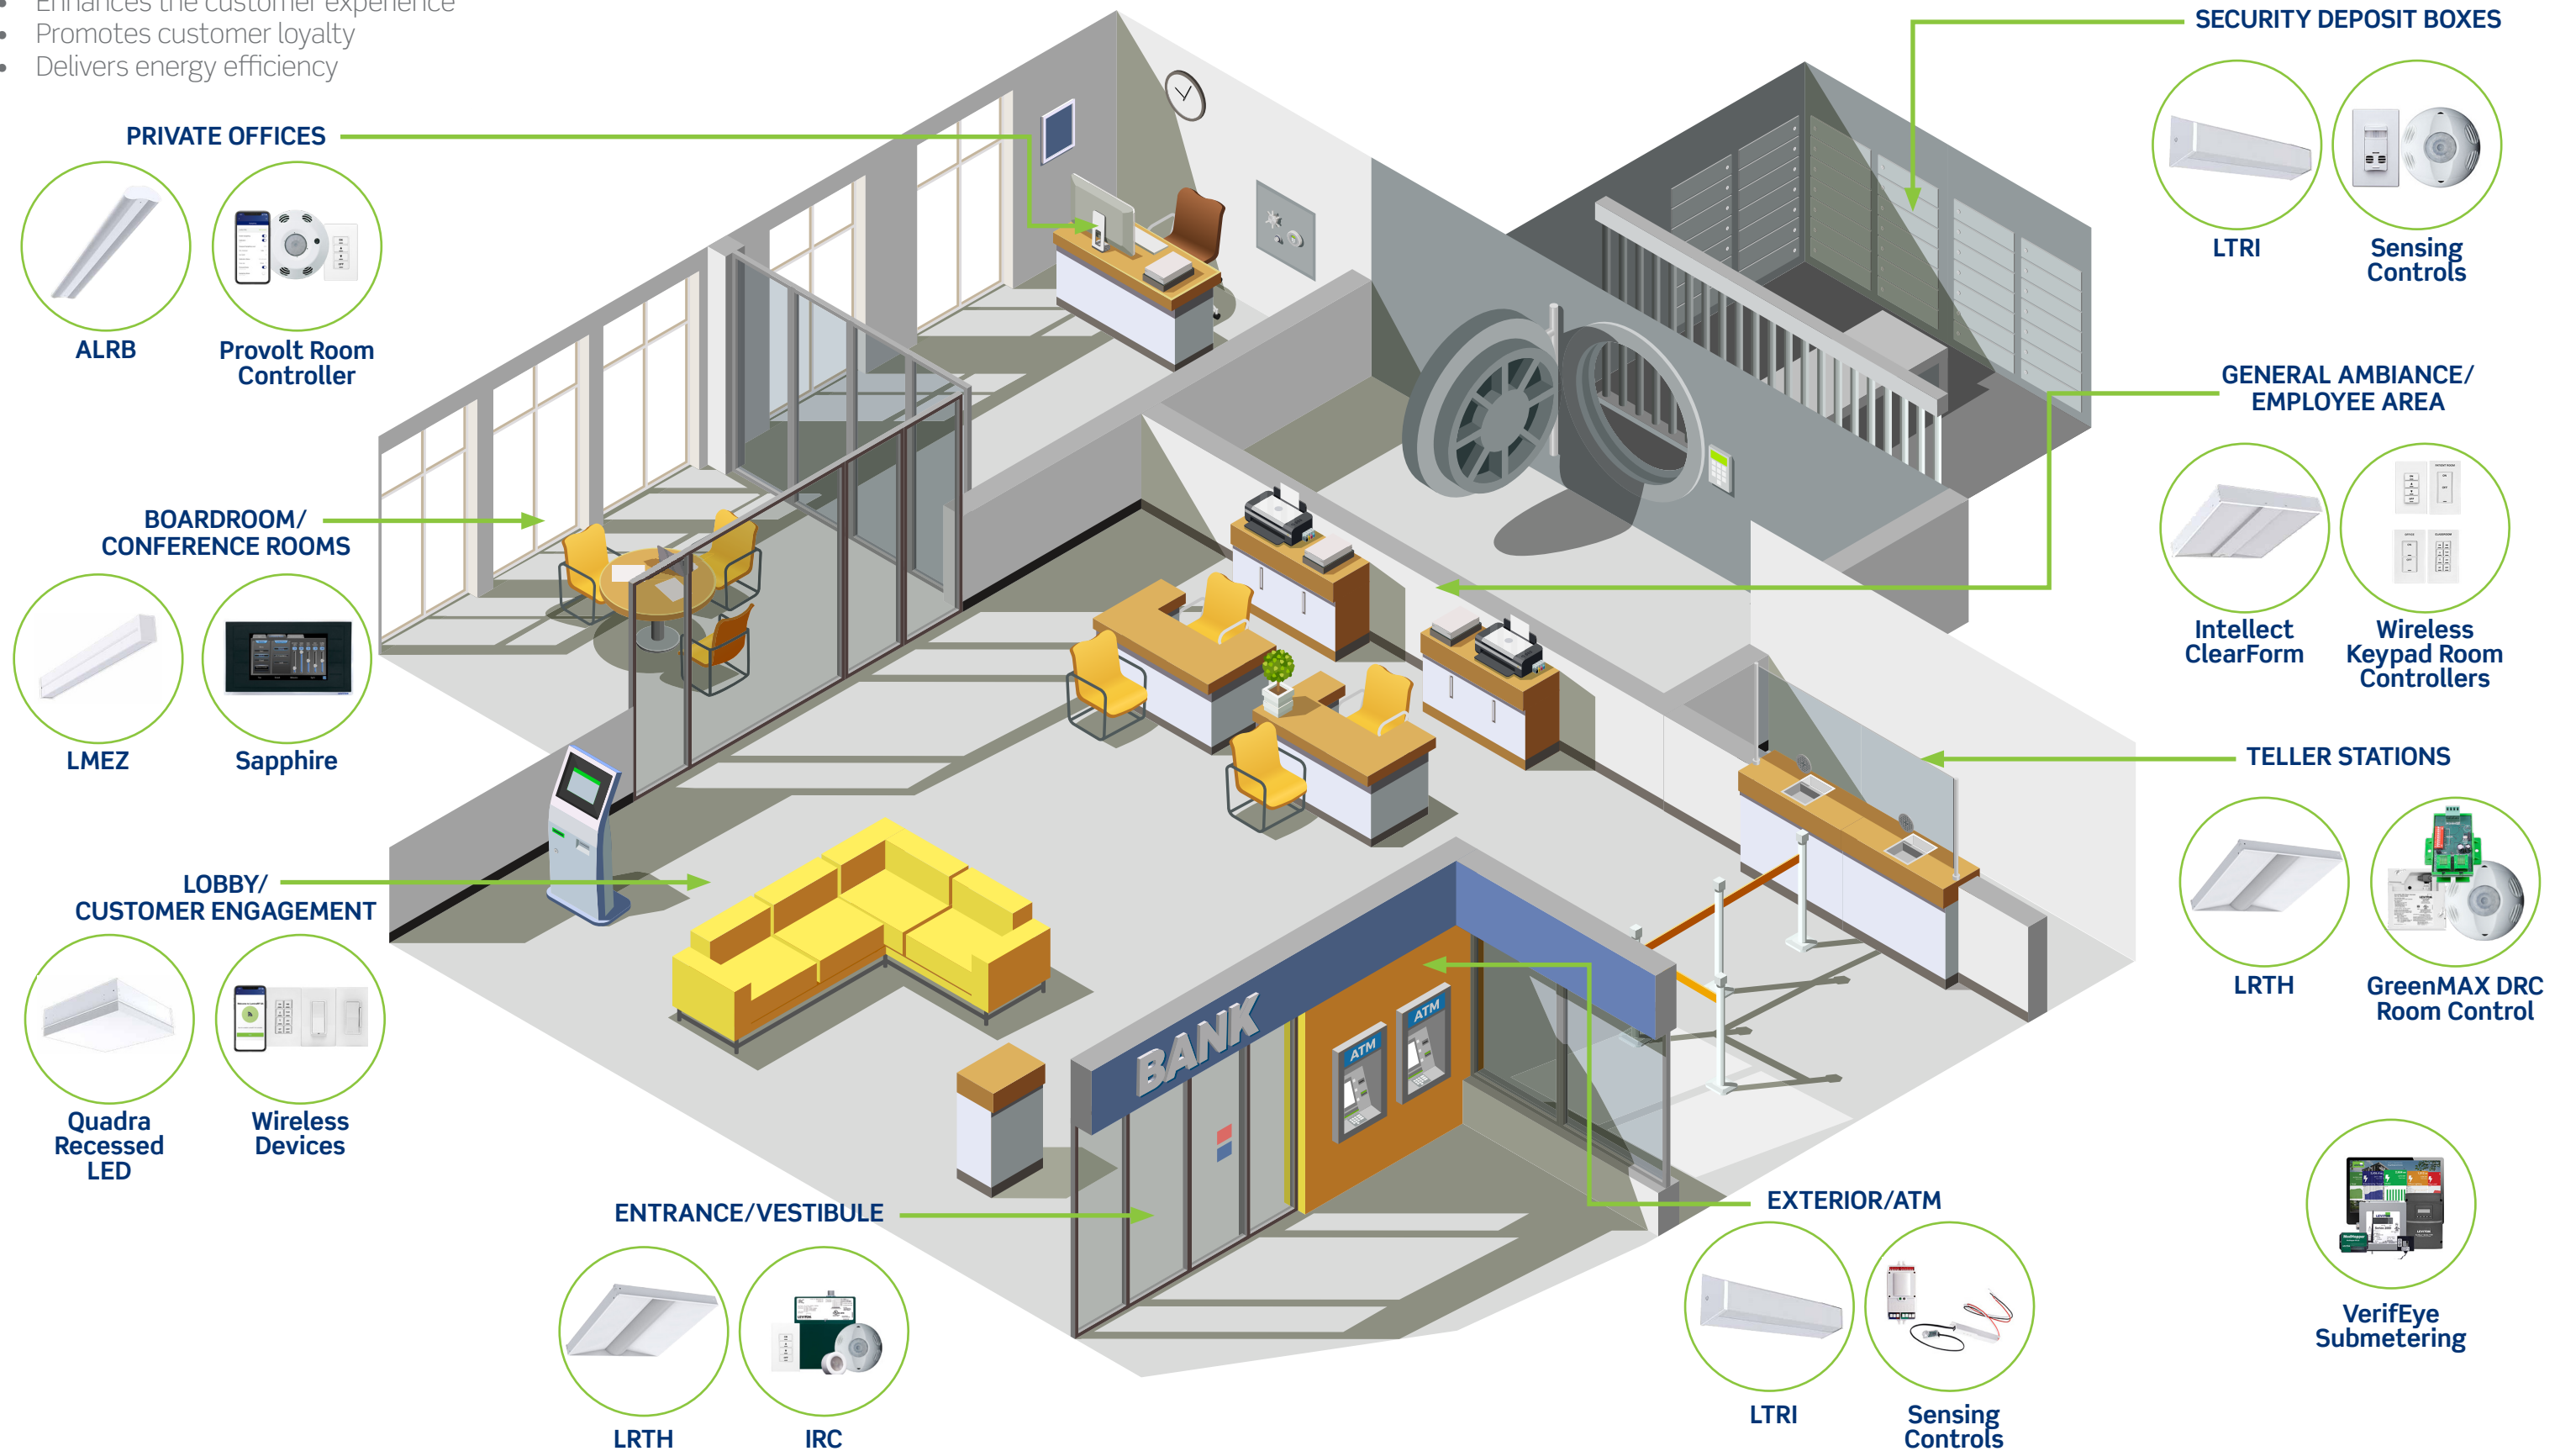

Banking Control Applications

Entrance/Vestibules

- Ensures customers can easily find their way
- Enhances safety and security for customers and employees
- Provides energy efficiency and savings

Lobby/Customer Engagement

- Provides a welcoming and professional atmosphere
- Helps to promote brand, messaging, and appeal
- Enhances the architecture of the space to create a comfortable transition

Interior Teller Stations

- Ensures customers are guided through the space
- Provides low-glare illumination around workstations
- Creates an inviting and auspicious environment

General Ambiance and Employee Areas

- Promotes human-centric design with color tuning for occupant well-being
- Enhances attentiveness, productivity, and motivation
- Increases functionality for employees

- Enables an optimal meeting environment
- Supports a variety of presentation requirements, including AV
- Encourages attentiveness, focus, and productivity

Security Deposit Boxes / Content Viewing Area