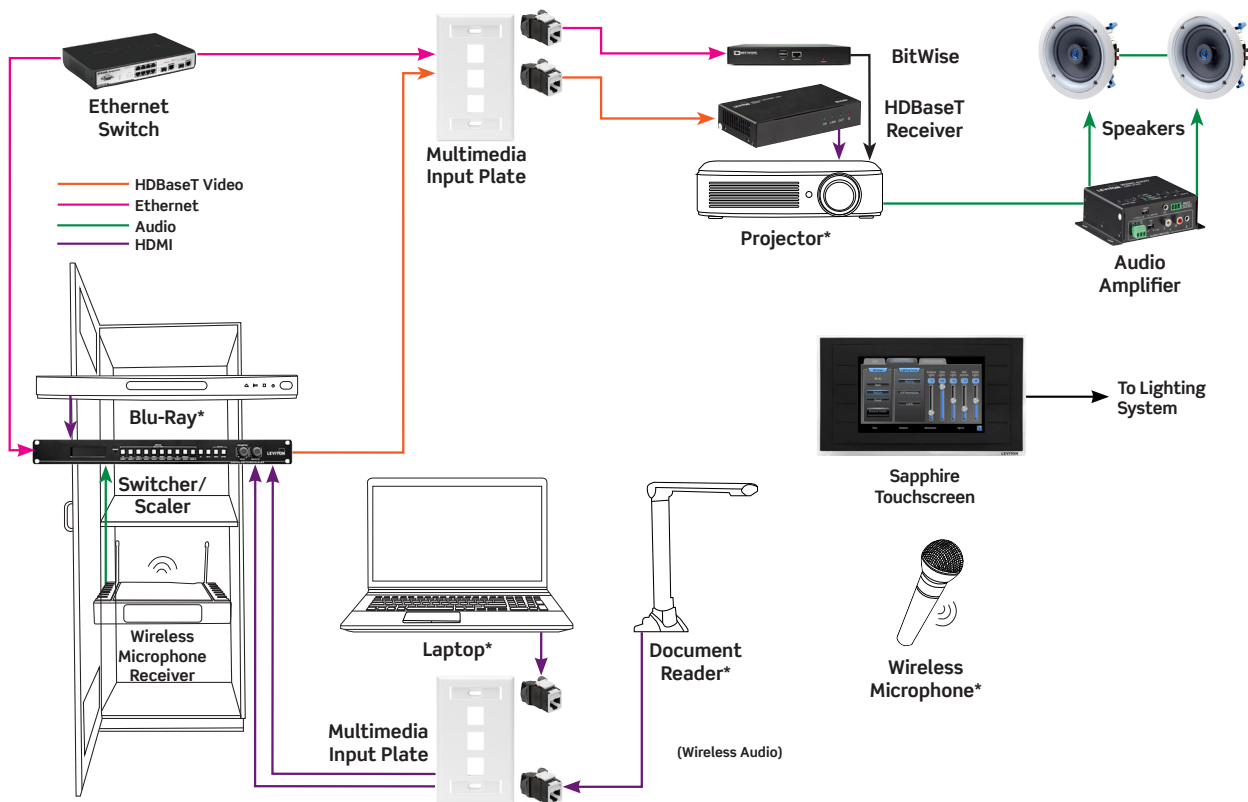

SAPPHIRE AV CONTROLS WITH HIFI INTERCONNECTIVITY CLASSROOM— AV CABINET WITH AUDIO THROUGH AMPLIFIER

WHAT YOU WILL NEED

SAPPHIRE AV CONTROLS WITH HIFI INTERCONNECTIVITY CLASSROOM—AMPLIFIER AUDIO		QTY.
	Saphire Room Controller | TS007 Centralizes all AV, sound and lighting classroom control through an easy-to-use touchscreen interface	1
	Switcher/Scaler | SS0AV-091 Contains 9 video input interfaces to switch or scale to HDMI/HDBaseT outputs	1
	BitWise | BWBC4 Automatically control projector power	1
	HDBaseT Receiver | 41910-HT0 Extends HDMI signals up to 230 ft over a single category-rated cable	1
	Ethernet Switch | EMS00-008 Supports up to 2 SFP modules	1
	Multimedia Input with Wallplate | 41290-HDW and 41290-SMW Adapts an HDMI feedthrough connector to MOS wallplates	2
	In-Ceiling Speaker | SGC65-00W Provides premium-grade sound with superior performance and durability	2
	Audio Amplifier | 41920-A01 Ideal for classrooms, small conference rooms, and light commercial/retail—includes 2 stereo audio inputs and 1 balanced mic input	1

G-10023/A18-tb

Visit our website at: www.leviton.com/sapphire

© 2018 Leviton Manufacturing Co. Inc. All rights reserved. Subject to change without notice.

LEVITON®