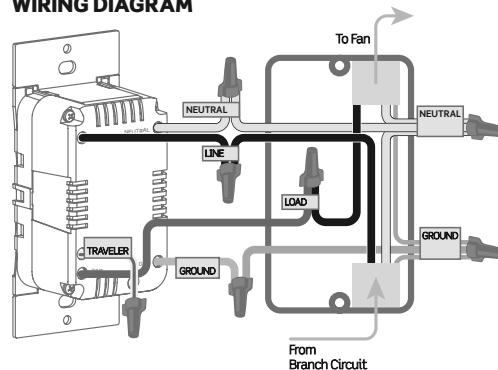

WIRING DIAGRAM

Leviton Mfg. Co., Inc.

201 North Service Road, Melville, NY 11747 Tech Line: 1-800-824-3005 Fax: 1-800-832-9538 www.leviton.com
© 2022 Leviton Manufacturing Co., Inc. All rights reserved. Subject to change without notice.