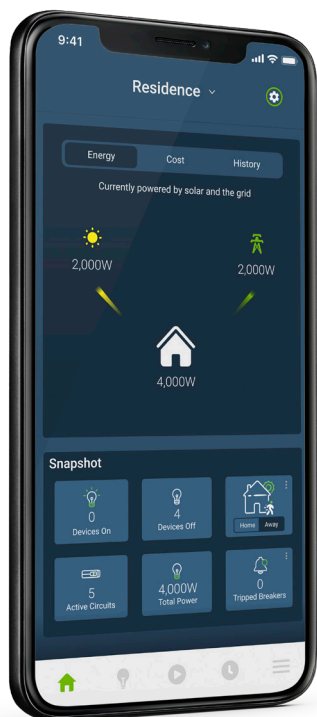

SMART CIRCUIT BREAKERS

By installing 2nd Gen Smart Circuit Breakers in a Leviton Load Center with compatible Automatic Transfer Switch and backup Generator, you can eliminate the need for a secondary Essential Loads Panel; when grid power fails, keep essential circuits powered and automatically shed nonessential loads.* Designate essential loads in the My Leviton app and change them at any time, with no need for re-wiring. **It's as easy as 1...2...3!**

*Requires LWHEM and 2nd Gen Smart Circuit Breakers for essential and non-essential circuit. Requires LWHEM integration with an Automatic Transfer Switch via a contact input.