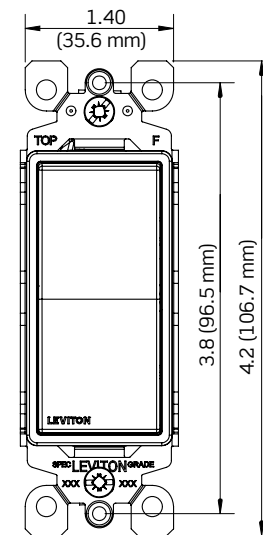

#### Mechanical

- 6000K LED illumination
- Illuminated when OFF
- Quickwire™ push in (#14 AWG solid wire only), side and back wiring for easy installation
- Ground terminal insert hole on side of device, no looping required
- Back and side wire terminal screws accept up to #12 AWG copper or copper clad wire
- Torque Range: 14-18 in.-lbs.

## Dimensional Drawings

Cat. No. L5611

Cat. No. L1461