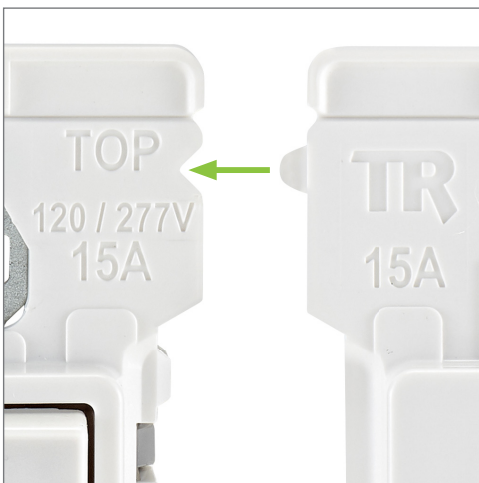

Lever Edge™

The Future of Wiring

Installation as easy as Push. Click. Done.

Leviton's **Lever Edge** wiring devices provide the classic appearance and superior performance of Decora® devices in a new, **easier-to-install, safe** design. In addition to the Single Pole Switch, 3-Way Switch, and Tamper-Resistant Duplex Receptacles, the line was expanded to include Tamper-Resistant and Weather-Resistant GFCIs and a Dimmer to meet customer demand. Innovative installation features such as color-coded lever terminals (including the ground terminal) for faster, efficient wiring, a larger strap with a unique tongue and groove alignment feature for quicker trim out on multi-gang installations, and no exposed metal parts for safety, make **Lever Edge** ideal for new home construction and MDU projects as well as retrofit applications.

PUSH.

Faster and easier to wire

CLICK.

Audible 'click' confirms secure connection

DONE.

Terminate with confidence

Color-coded lever terminals, including ground

15 Amp lever connectors work with 14 gauge and 12 gauge stranded and solid copper wire

No exposed metal parts for safer installations

Strap's unique tongue and groove alignment feature offers quicker trim out on multi-gang installations

Large strap makes installations easier

Longer and wider strap is compatible with Midway wallplates, and with Standard sized wallplates when breakaway tab is removed