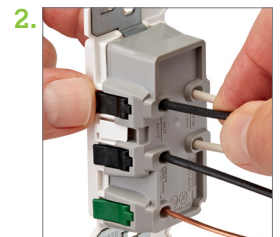

2. CLICK.
Audible 'click' confirms secure connection