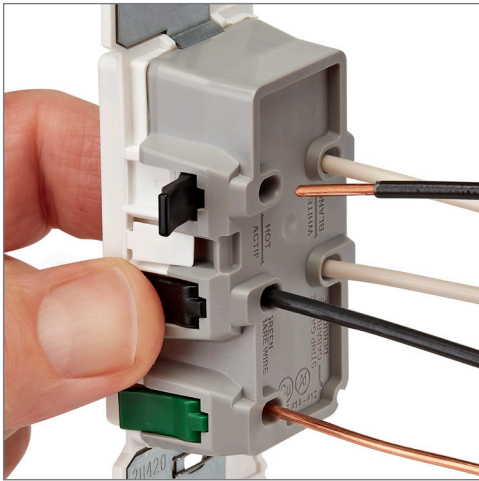

PUSH.

Faster and easier to wire