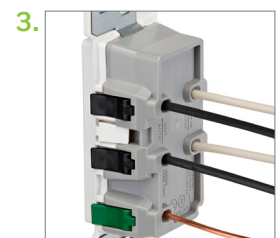

3. DONE.
Terminate with confidence