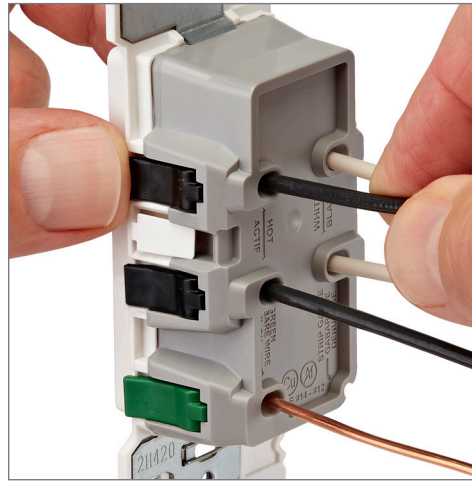

Lever Edge™

The Future of Wiring

Installation as easy as Push. Click. Done.

Leviton's **Lever Edge** wiring devices provide the classic appearance and superior performance of Decora® devices in a new, **easier-to-install, safe** design. In addition to the Single Pole Switch, 3-Way Switch, and Tamper-Resistant Duplex Receptacles, the line was expanded to include Tamper-Resistant and Weather-Resistant GFCIs and a Dimmer to meet customer demand. Innovative installation features such as color-coded lever terminals (including the ground terminal) for faster, efficient wiring, a larger strap with a unique tongue and groove alignment feature for quicker trim out on multi-gang installations, and no exposed metal parts for safety, make **Lever Edge** ideal for new home construction and MDU projects as well as retrofit applications.

PUSH.

Faster and easier to wire

CLICK.

Audible 'click' confirms secure connection

DONE.

Terminate with confidence

Color-coded lever terminals, including ground

15 Amp lever connectors work with 14 gauge and 12 gauge stranded and solid copper wire