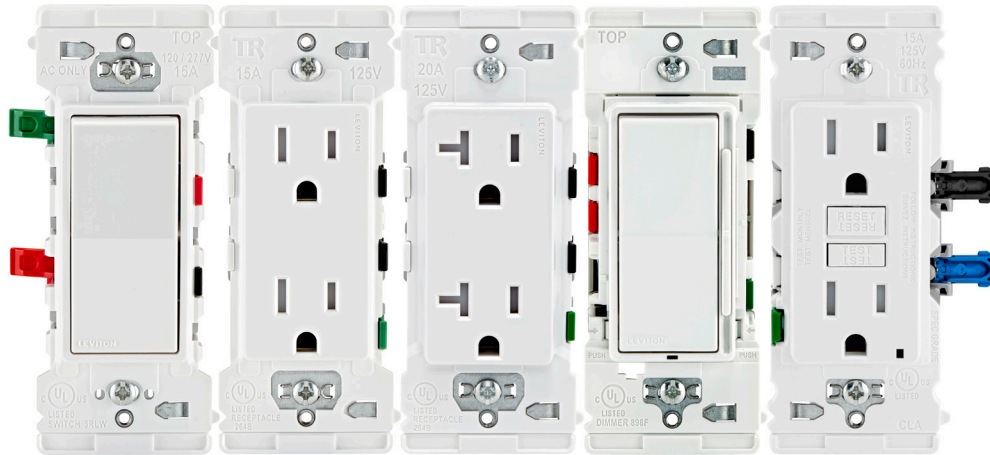

1. PUSH.
Faster and easier to wire

2. CLICK.
Audible 'click' confirms secure connection

3. DONE.
Terminate with confidence

Expanded line to meet all your wiring needs.

Lever Edge Installation Features:

- Color-coded lever terminals for fast, efficient wiring and reduces risk of miswiring
- Lever doors have snap feature to assure connection has been made; audible click confirms lever door is closed
- Only Residential device on the market with a quick termination ground wire
- No exposed metal parts for enhanced safety; eliminates need for electrical tape
- 15 Amp lever connectors work with 14 gauge and 12 gauge stranded and solid copper wire, 20 Amp works with 12 gauge and 10 gauge stranded and solid copper wire
- Wire openings prevent wire insulation from being inserted into the terminals
- One standard strip gauge for all devices
- Convenient test openings on switches, dimmer and GFCIs for circuit testers
- Receptacle allows for split circuit applications
- Strap's unique tongue and groove alignment offers quicker trim out on multi-gang installations
- Strap works with any sized wallplate
- Devices coordinate seamlessly with other Decora devices
- Can be used with Decora wallplates and Decora Plus™ screwless wallplates