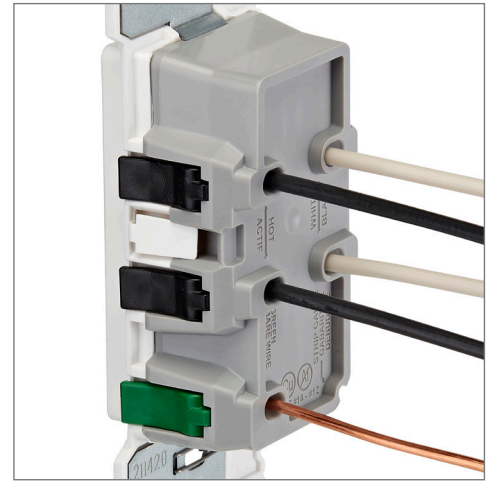

DONE.

Terminate with confidence