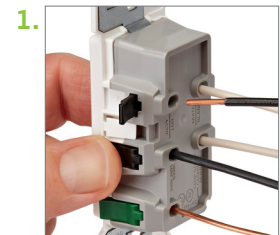

1. PUSH.
Faster and easier to wire