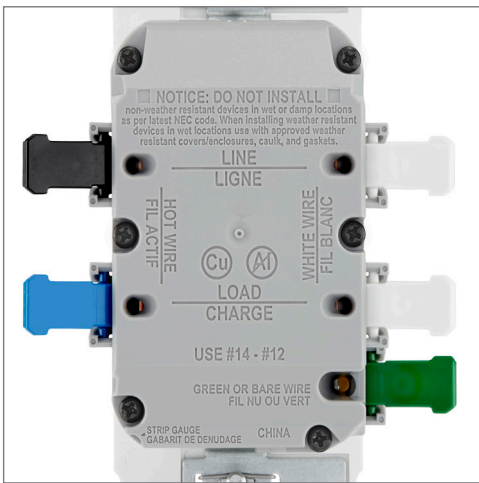

Lever Edge™

The Future of Wiring

Installation as easy as Push. Click. Done.

Leviton's **Lever Edge** wiring devices provide the classic appearance and superior performance of Decora® devices in a new, **easier-to-install, safe** design. In addition to the Single Pole Switch, 3-Way Switch, and Tamper-Resistant Duplex Receptacles, the line was expanded to include Tamper-Resistant and Weather-Resistant GFCIs and a Dimmer to meet customer demand. Innovative installation features such as color-coded lever terminals (including the ground terminal) for faster, efficient wiring, a larger strap with a unique tongue and groove alignment feature for quicker trim out on multi-gang installations, and no exposed metal parts for safety, make **Lever Edge** ideal for new home construction and MDU projects as well as retrofit applications.

PUSH.

Faster and easier to wire

CLICK.

Audible 'click' confirms secure connection

DONE.

Terminate with confidence

Color-coded lever terminals, including ground

15 Amp lever connectors work with 14 gauge and 12 gauge stranded and solid copper wire

No exposed metal parts for safer installations

Strap's unique tongue and groove alignment feature offers quicker trim out on multi-gang installations

Large strap makes installations easier

Longer and wider strap is compatible with Midway wallplates, and with Standard sized wallplates when breakaway tab is removed