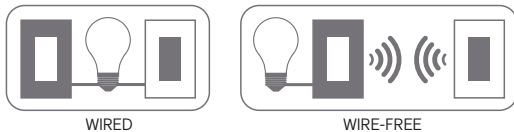

WORKS WITH IFTTT (IF THIS THEN THAT)

Use the free IFTTT service to connect your My Leviton devices with a wide range of supported Internet of Things (IoT) enabled devices and services to create a smarter home automation experience.

WORKS WITH SCHLAGE

Use the My Leviton app to connect to your Schlage Encode™ Smart Wi-Fi Deadbolt and trigger lighting scenes based on lock activity. Make certain you never walk into a dark home when you arrive and make sure select lights are turned off when leaving.

WIRED AND WIRE-FREE 3-WAY/MULTI-LOCATION CONTROL

Whether new construction or retrofit, a solution is available for 3-way and multi-way applications. Wired Switch Companions offer additional in-wall control locations and communication when a traditional traveler is present.

For retrofits, Decora Smart Wi-Fi 2nd Gen devices are compatible with Decora Smart Anywhere Companions, which are easily installed with no wiring required. These wire-free multi-location devices look like a traditional switch, install quickly on any interior wall surface, and have a 5-year battery life.