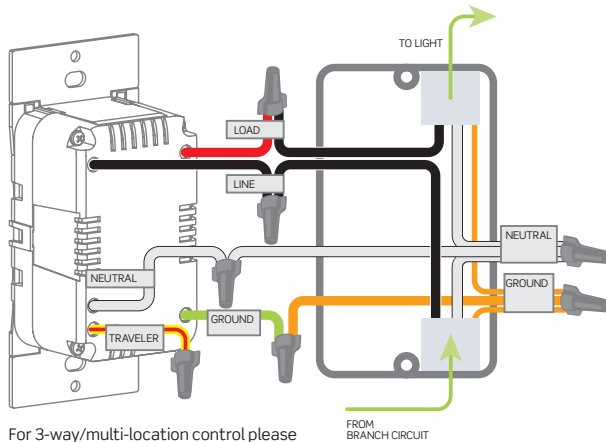

**FEATURES AND BENEFITS**

- Control your lights from anywhere using the free My Leviton app for iOS and Android
- Schedule lights and connected loads to turn ON/OFF at specific times or based on sunrise/sunset, easily group your smart devices into rooms, and create scenes to activate multiple lights at once
- Schedules are stored in onboard device memory and will continue to run even during a temporary internet outage
- Supports Matter – works with all Matter enabled smart devices and Matter certified smart home platforms
- Works with My Leviton, Amazon Alexa, Hey Google, Apple Home/Siri, IFTTT, SmartThings, Schlage
- Requires a neutral wire for installation
- Connects to Wi-Fi; No hub required with My Leviton app
- Ease of installation with a product depth of 1.3” and wire leads
- Off Means Off – Ensures low-wattage LED bulbs always turn off
- Supports 3-Way/Multi-location with Wired Companions or Wire-Free Anywhere Companions
- 6 color choices ensure a perfect match with other Decora devices (see ordering information)
- Using My Leviton, control up to 99 devices, 50 rooms, 50 activities, and 50 schedules per residence and up to 20 residences per account

**WARRANTY INFORMATION**

- Two-Year Limited Warranty

**DIMENSIONAL DRAWINGS**

**SINGLE POLE WIRING DIAGRAM**

For 3-way/multi-location control please refer to the companion device's Getting Started Guide

**ORDERING INFORMATION**